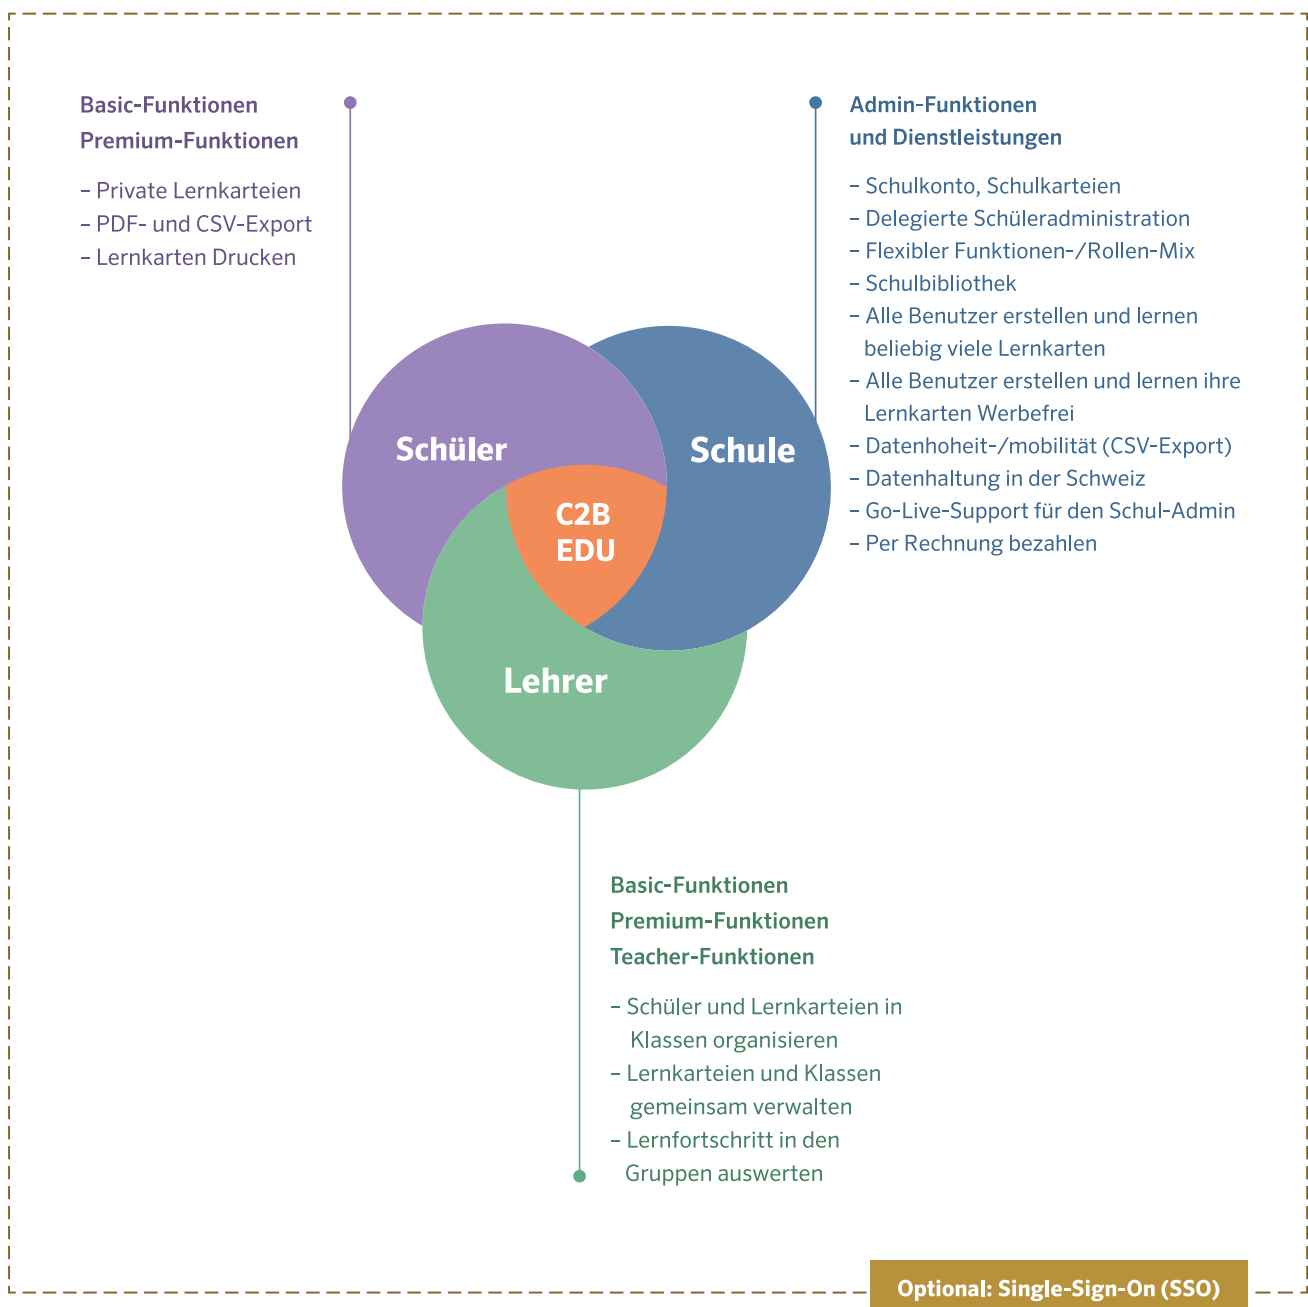

CARD2BRAIN EDUCATIONAL

Services at a Glance

- ✓ **Admin Cockpit**
 - Import of students, teachers, and classes
 - Administration of users, roles, and authorisations
- ✓ **Delegated Student Administration**
 - Teachers are added to the school by the school's admin
 - Students are added to the school in classes by the teachers
- ✓ **Free Combination of Features and Roles**
 - All students and all teachers have access to all Basic features
 - All students have access to all Premium features
 - All teachers have access to all Premium and Teacher features
- ✓ **All students and all teachers create and study an unlimited number of flashcards**
- ✓ **All students and all teachers have access to the school's own library**
- ✓ **All students and all teachers create and study their flashcards ad-free**
- ✓ **School sets of flashcards**
 - Publish flashcards under the name of the school
 - Transfer flashcards to the school
- ✓ **Export feature (CSV) for data sovereignty and data mobility**
- ✓ **Data storage in Switzerland**
- ✓ **Go-Live support for the school's admin**