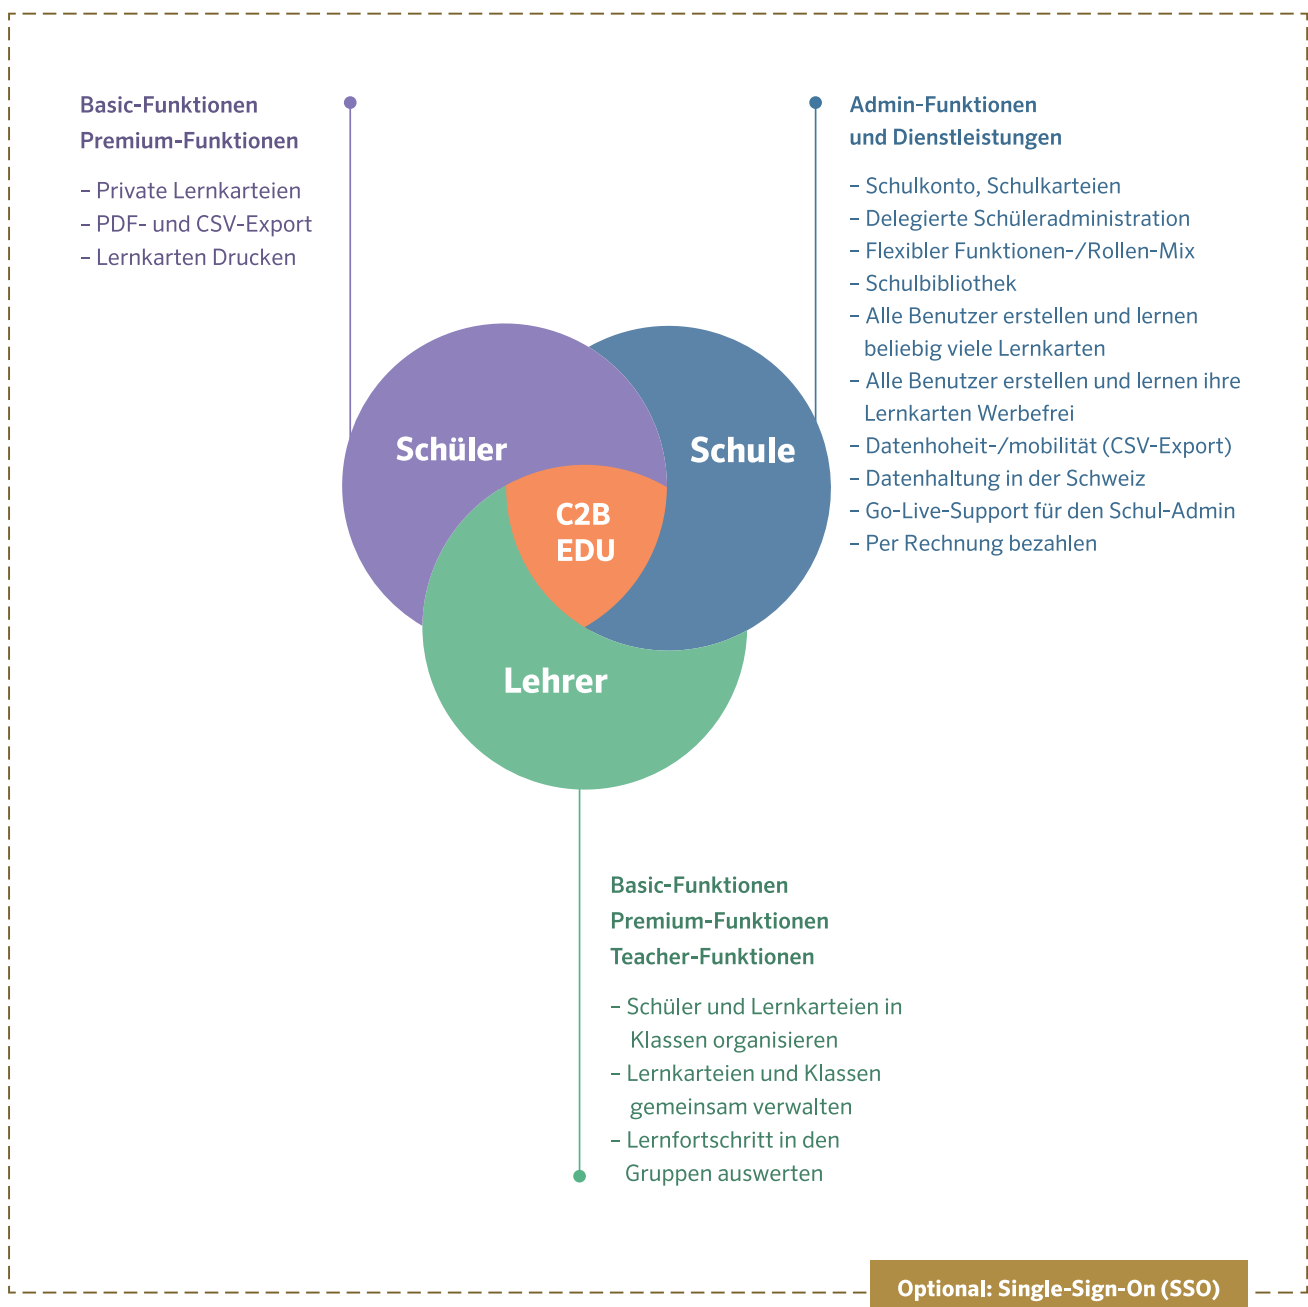

CARD2BRAIN EDUCATIONAL

Services at a Glance

- ✓ **Admin Cockpit**
 - Import of students, teachers, and classes
 - Administration of users, roles, and authorisations
- ✓ **Delegated Student Administration**
 - Teachers are added to the school by the school's admin
 - Students are added to the school in classes by the teachers
- ✓ **Free Combination of Features and Roles**
 - All students and all teachers have access to all Basic features
 - All students have access to all Premium features
 - All teachers have access to all Premium and Teacher features
- ✓ **All students and all teachers create and study an unlimited number of flashcards**
- ✓ **All students and all teachers have access to the school's own library**
- ✓ **All students and all teachers create and study their flashcards ad-free**
- ✓ **School sets of flashcards**
 - Publish flashcards under the name of the school
 - Transfer flashcards to the school
- ✓ **Export feature (CSV) for data sovereignty and data mobility**
- ✓ **Data storage in Switzerland**
- ✓ **Go-Live support for the school's admin**