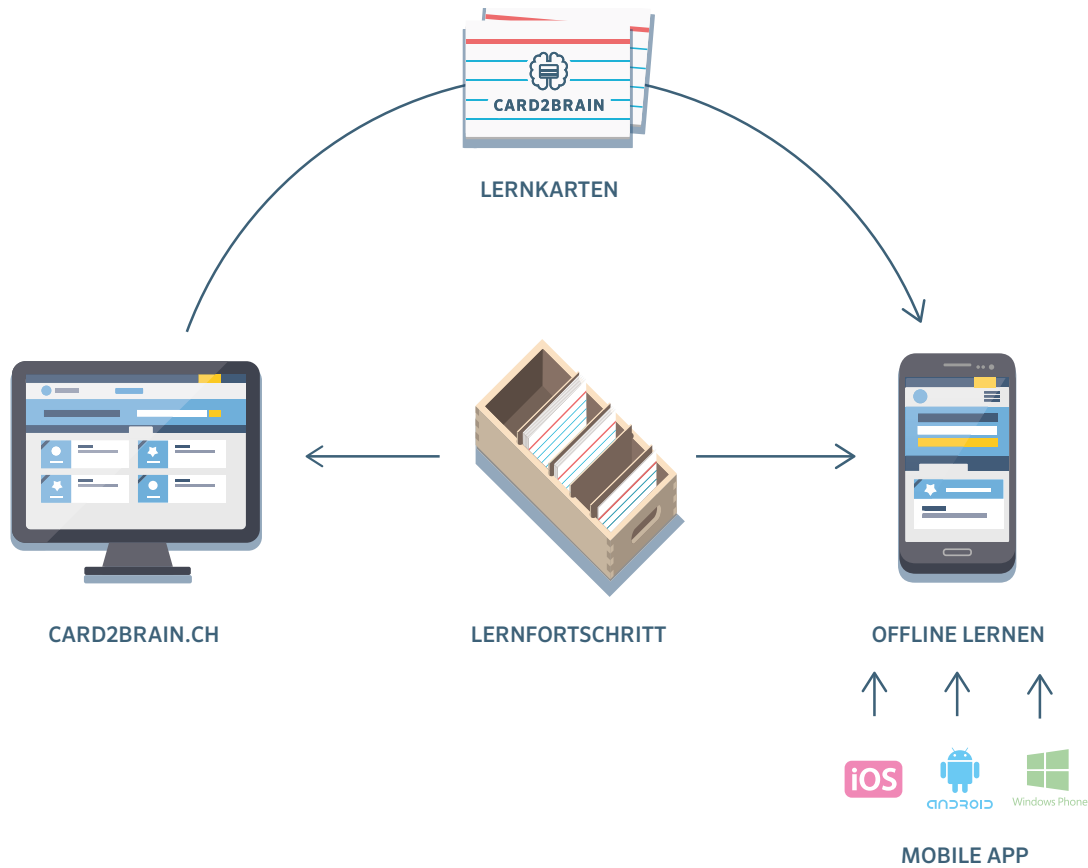

CARD2BRAIN EDUCATIONAL

MULTI-USER LICENCE FOR SCHOOLS

card2brain in Brief	3
The Clever Flashcard Platform	4
Our Offer	5
Services & Benefits	6
Support & Training Courses	6
Single-Sign-On (SSO)	7
Prices	8
Contact	9

card2brain in Brief

card2brain is the clever flashcard platform for your school:
Create flashcards online, share them with your class, and revise them on the app.

User Opinions from the App Stores

★★★★★

Fun learning

Great app, also for teachers who want to prepare some alternative learning material.

★★★★★

Simple, fast and pretty

I was convinced by the website and the clean design. The flashcards are very easy to create and for synchronising, you only have to enter your login data.